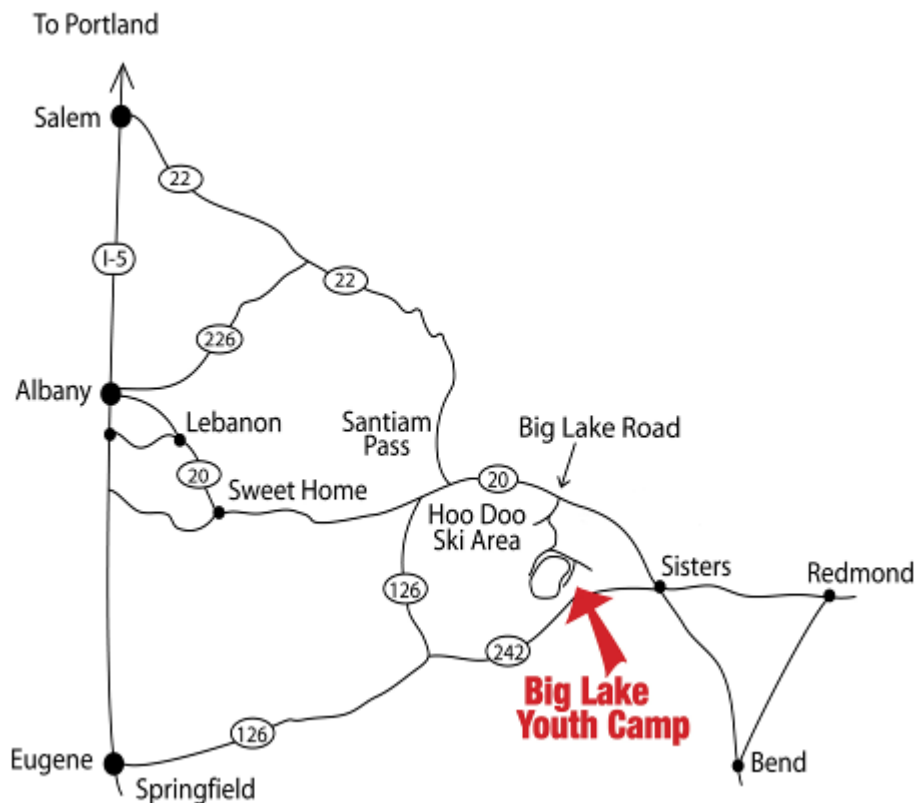

BIG LAKE

YOUTH CAMP

Directions to Camp

To reach Big Lake Youth Camp, turn off of Highway 20 at the Big Lake/Hoodoo Ski Area sign and follow the road signs to the camp located on the eastern shore of Big Lake, about 4 miles from Highway 20. Big Lake Youth Camp is a 2.5-3 hour drive from the Portland, OR area.

If you plan on using GPS for directions to camp, make your final destination "Hoodoo Ski Area" in Sisters Oregon. Once you have arrived at this destination, continue to follow signs to Big Lake Youth Camp.